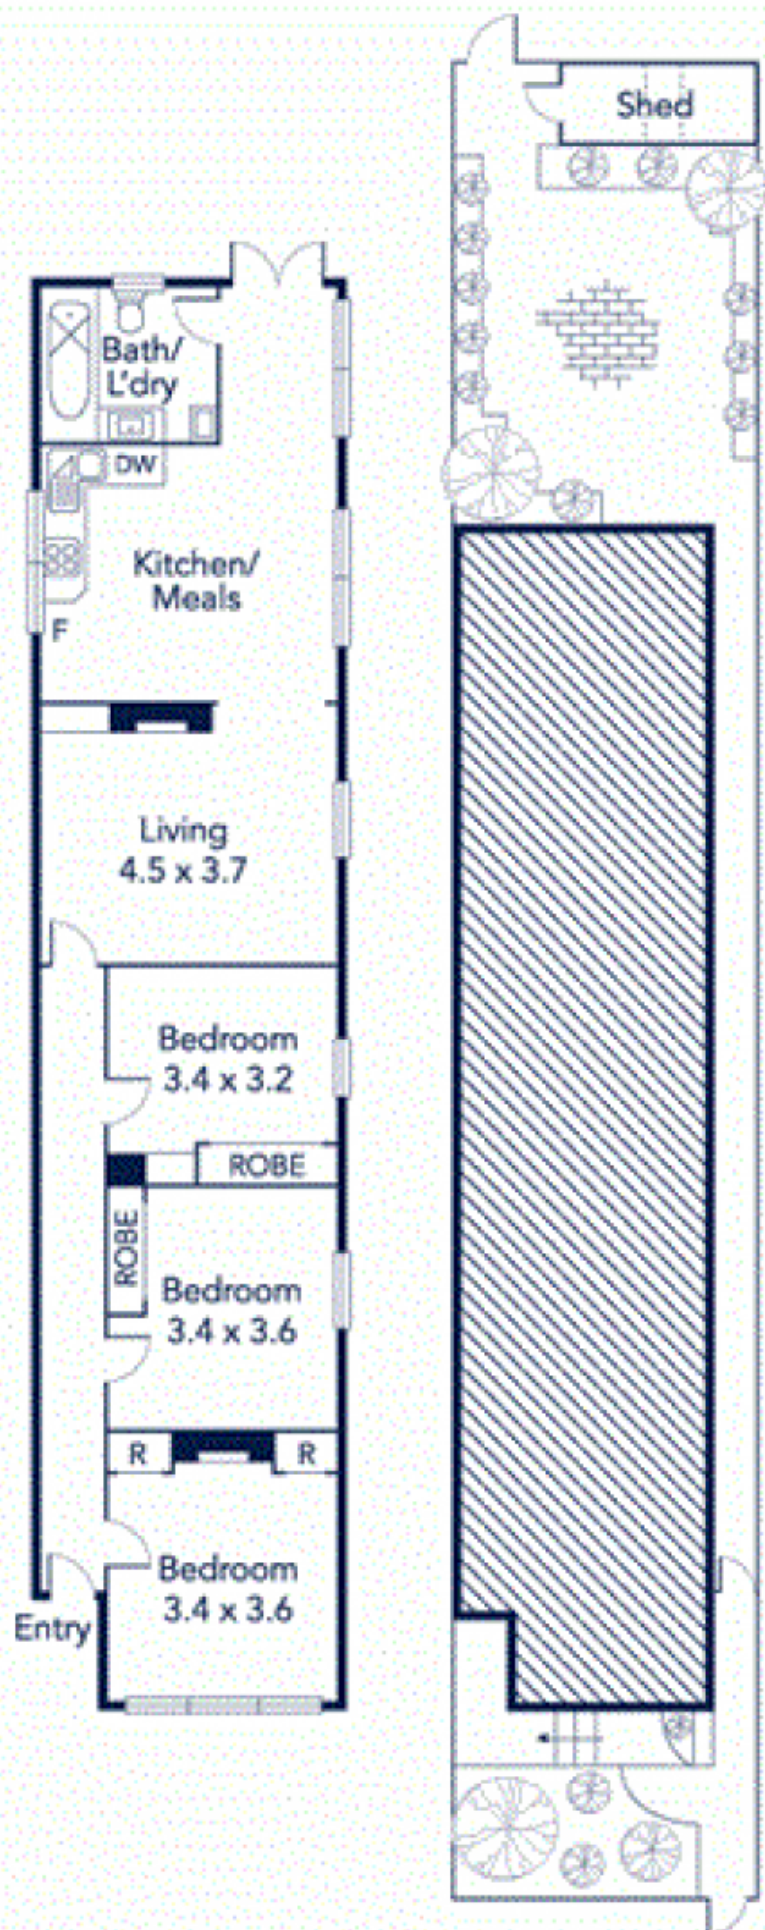

Amanda Lawrence
0478135950

This plan has been prepared for marketing purposes only. Please note that all measurements & angles are approximate only, so it is strongly advised that all interested parties should undertake their own investigation into the accuracy of the supplied information. No representations or warranties of any nature whatsoever are given or intended.