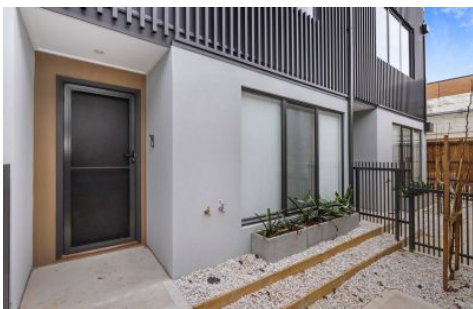

J A S

21 Condenser Drive Yarraville VIC

3 2 1

Be among the privileged pioneers to inhabit this exquisite 3-level townhouse, gracefully nestled within an exclusive enclave of Yarraville Place. This brand new development seamlessly integrates historical charm, starting with the meticulously preserved bluestone walls that have been thoughtfully incorporated into the design.

Discover an array of exceptional features within your new residence:

- Three expansive bedrooms with built-in robes
- Master including a luxurious ensuite
- A sleek and stylish kitchen boasting top-tier appliances, a convenient breakfast bar, dishwasher & cutting-edge induction cooking technology
- An inviting open-plan living space that extends to a generous balcony offering captivating CBD vistas
- Immaculate bathrooms that exude elegance and sophistication