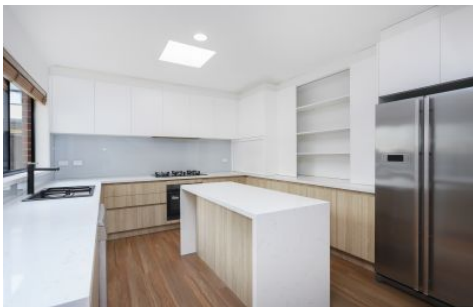

## 29 Lincoln Mews Kensington VIC

3  1  1 

Boasting a truly magnificent location with Holland Park, Kensington Village & train station at your fingertips.

This delightful 2 level home comprises of the following:

- Three (3) bedrooms, bed 3 with split system
- Master bedroom & bedroom 2 with built in robes
- Balcony access from Bedroom 1 & 2
- Large brand new kitchen with Fridge & Dishwasher
- Brand new laundry with dryer & separate toilet
- Central upstairs bathroom with bathtub
- Ducted heating
- Split system to upstairs landing
- Single garage with shelving
- Low maintenance rear yard